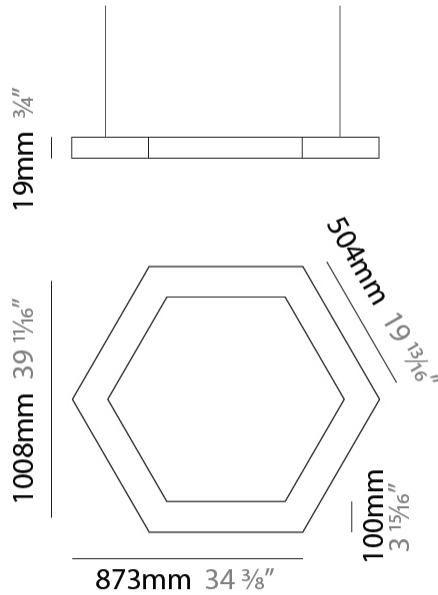

A51094- -

base number	Color	Finish
	Temperature	Options

1. To build a product code in our configurator select the specify button on the base model # product page
2. To build a manual product code on this datasheet choose from the options listed below in blue font and add the suffix to the base model #

GENERAL

Series: Infinite Honeycomb
Partner: Ivela
Division: Architectural
Installation: Suspension
Product Type: Panels
Mounting Location: Ceiling
Light Distribution: Direct

PHYSICAL

Shape: Hexagon
Length (mm): 1008
Length (in): 43 11/16
Width (mm): 873
Width (in): 43 11/16
Height (mm): 19
Height (in): 1 1/16
Max. Overall Height (mm): 3019
Max. Overall Height (in): 118 7/8
Diffuser: PMMA - Opal
Fixture Finish: WHI / BLK / GLD
Fixture Material: Aluminum
Cable Details: 3,000mm / 118 1/8" - Transparent Cable

ELECTRICAL

Lamp Type: LED
Input Wattage (W): 60
Dimming: Tri-Mode (Non-Dimming and Phase Dimming (120Vac only) and 0-10V Dimming)
Driver Included: No
Driver Location: Remote
Driver Type: Constant Voltage - Universal
Driver Class: Class 2
Housing: ENCP 5 (ERP) ENCP 8 (SC Power)
Input Voltage (V): 120 - 277
Output Voltage (V): 24

LED

Color Temperature (°K): 2700 / 3000 / 3500 / 4000
Max. Delivered Lumen (lm): 3600 / 3750 / 3861 / 3975
Nominal Lumen (lm): 7200 / 7500 / 7723 / 7950
CRI: >93 CRI
Lamp Life (hrs): 50000

OPTICAL

RATINGS AND CERTIFICATIONS

Certified By: CSA Certified to UL and CSA Standards
IP rating: IP20