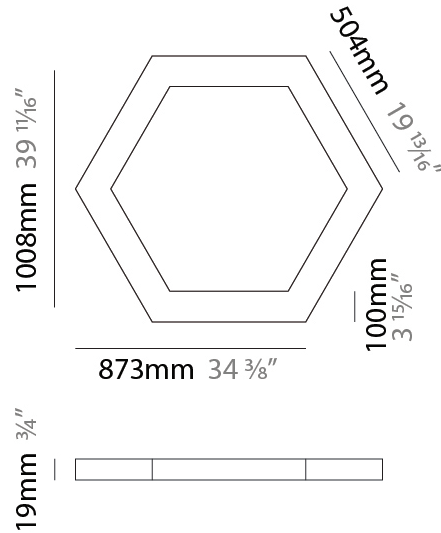

INFINITE HONEYCOMB SURFACE

A56195-

base number
Color   Finish
Temperature   Options

PROJECT	_____
TYPE	_____
SPECIFIER	_____
QUANTITY	_____
DATE	_____

1. To build a product code in our configurator select the specify button on the base model # product page
2. To build a manual product code on this datasheet choose from the options listed below in blue font and add the suffix to the base model #

GENERAL

Series: Infinite Honeycomb
Partner: Ivela
Division: Architectural
Installation: Surface
Product Type: Panels
Mounting Location: Ceiling
Light Distribution: Direct

PHYSICAL

Shape: Hexagon
Length (mm): 1008
Length (in): 43 ¹¹/₁₆
Width (mm): 873
Width (in): 43 ¹¹/₁₆
Height (mm): 19
Height (in): 1 ¹/₁₆
Diffuser: PMMA - Opal
Fixture Finish: WHI / BLK / GLD
Fixture Material: Aluminum

ELECTRICAL

Lamp Type: LED
Input Wattage (W): 60
Dimming: Tri-Mode (Non-Dimming and Phase Dimming (120Vac only) and 0-10V Dimming)
Driver Included: No
Driver Location: Remote
Driver Class: Class 2
Housing: ENCP 5 (ERP) ENCP 8 (SC Power)
Input Voltage (V): 120 - 277

LED

Color Temperature (°K): 2700 / 3000 / 3500 / 4000
Max. Delivered Lumen (lm): 3600 / 3750 / 3861 / 3975
Nominal Lumen (lm): 7200 / 7500 / 7723 / 7950
CRI: >93 CRI
Lamp Life (hrs): 50000

OPTICAL

RATINGS AND CERTIFICATIONS

Certified By: CSA Certified to UL and CSA Standards
IP rating: IP20